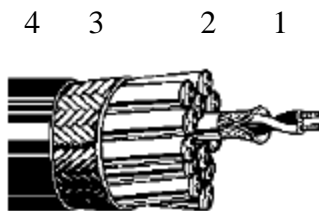

**Product Datasheet**  
**BE46306**  
**Analog Multi-Pair Snake Cable - PVC**  
**24-Pair – 26AWG (0.14mm<sup>2</sup>)**

Rev. 2/ 2005-05-20 2/2

**Application**

Belden 46-analog-series is a flexible audio snake cable with an overall braid shield. This makes the cable suitable for mobile applications. Jacketed pairs are individually numbered for easy identification.

**Construction & Dimensions**

1. **Conductor**
2. **Pair**
3. **Outer Shield**
4. **Jacket**

1. **Inner Conductor** Innenleiter - Conduttore Interno – Conducteur – Conductor - Проводник
 

|          |                                       |
|----------|---------------------------------------|
| Material | Stranded (18 x 0.10mm), tinned copper |
| Diameter | 0.14 mm <sup>2</sup>                  |